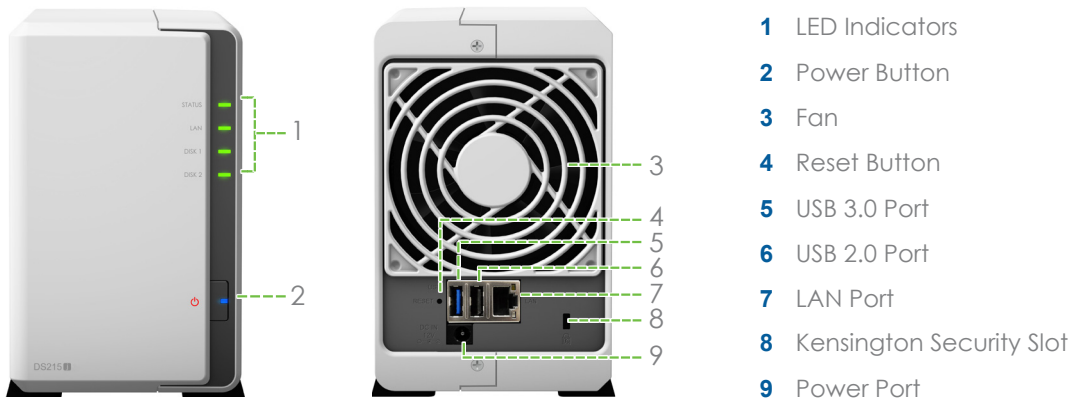

Connections & Buttons

- 1 LED Indicators
- 2 Power Button
- 3 Fan
- 4 Reset Button
- 5 USB 3.0 Port
- 6 USB 2.0 Port
- 7 LAN Port
- 8 Kensington Security Slot
- 9 Power Port

Technical Specifications

Hardware